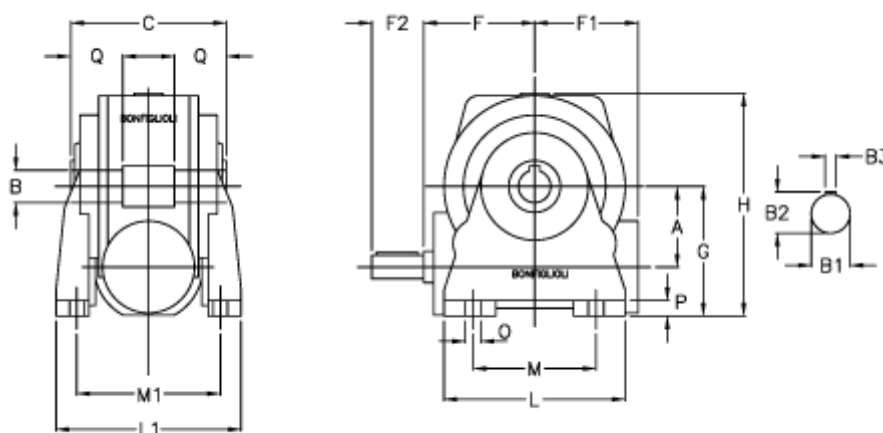

Data Sheet

Article number: 3901030010100

Description: Worm gear with solid input shaft
VF 30N-10-HS

Measures

a	= 30.0	F1 = 46	O = 6.5
B	= 14	F2 = 20	P = 8
B1	= 9	g = 55	Q = 20.5
B2	= 10.2	H = 96.0	
B3	= 3	L = 80	
C	= 55	L1 = 80	
Description = VF 30N-xx-HS		m = 50	
F	= 50.0	M1 = 66.0	